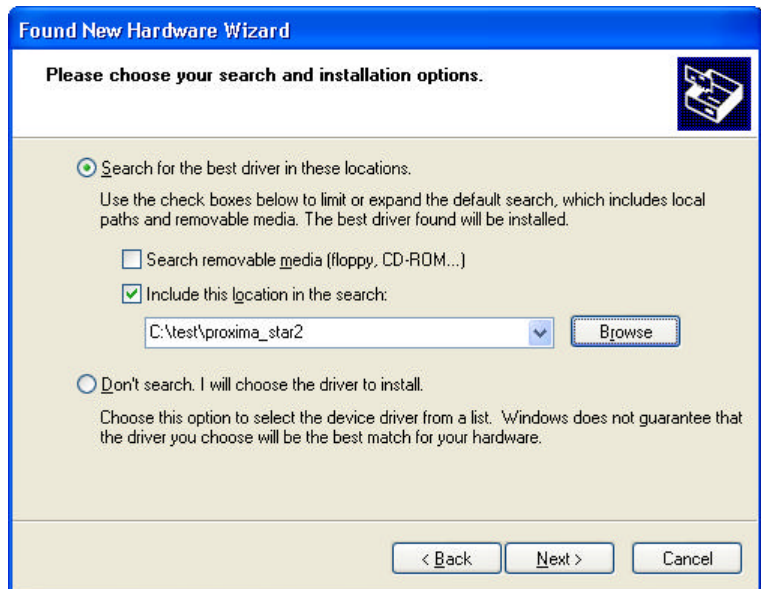

Proxima Star 2 Windows XP Installation

?? Specify a location for the driver

?? Click "Next"

?? Click "Continue Anyway" on the XP Logo testing-window

Click "Finish"