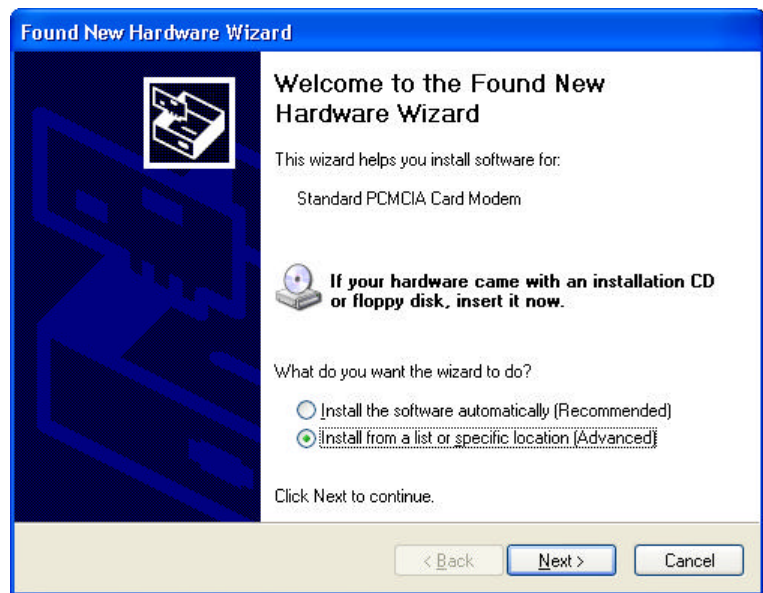

Proxima Star 2 Windows XP Installation

?? Specify a location for the driver

?? Click "Next"

?? Click "Continue Anyway" on the XP Logo testing-window

Click "Finish"